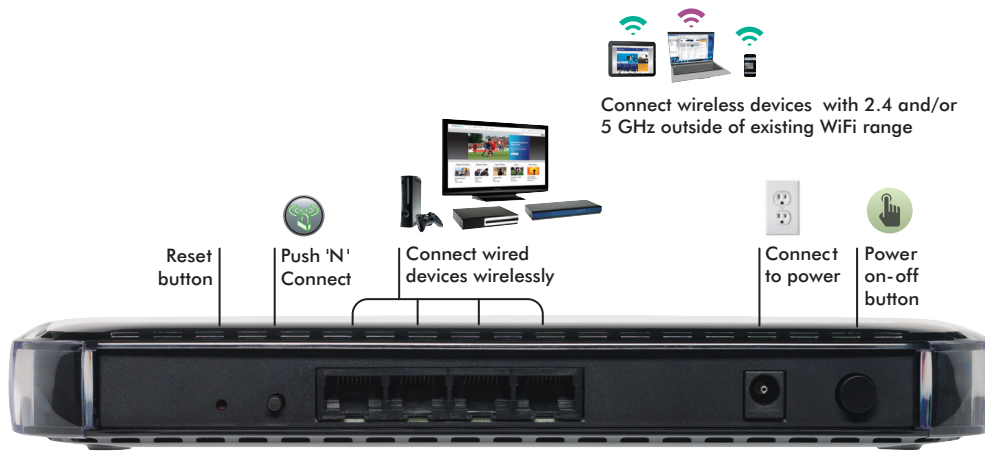

DYNAMIC LEDs

Finds best location for optimal wireless coverage and displays real-time, end-to-end network status.

2.4 GHz connection strength | 5 GHz connection strength

Power | Wireless device to Extender connection | Push 'N' Connect (WPS)

PUSH 'N' CONNECT

A secured connection at the push of a button¹

Push the Push 'N' Connect button on the router	Push the Push 'N' Connect button on the extender

Package Contents

- Universal Dual Band WiFi Range Extender, 4-port WiFi Adapter (WN2500RP)
- Power adapter, localized to country of sale
- Installation Guide

Warranty

- NETGEAR 1-year Warranty

System Requirements

- 2.4 and/or 5.0 GHz 802.11a/b/g/n wireless router or gateway
- Microsoft® Internet Explorer® 5.0, Firefox® 2.0, Safari® 1.4, or Google Chrome™ 11.0 browsers or higher for setup

Standards

- IEEE® 802.11 b/g/n 2.4 GHz
- IEEE® 802.11 a/n 5.0 GHz
- Four (4) 10/100 (4 LAN) Ethernet ports with auto-sensing technology

Security

- Wi-Fi Protected Access® (WPA/WPA2—PSK) and WEP

Ease of Use

- CD-less installation
- Push 'N' Connect using Wi-Fi Protected Setup® (WPS)¹

Physical Specifications

- Dimensions: 223 x 153 x 31 mm (8.8 x 6.0 x 1.2 in)
- Weight: 0.37 kg (0.82 lb)

Advanced Features

- Extends 2.4 and 5 GHz WiFi signals from existing WiFi routers and boosts range
- FastLane™ feature provides high-speed WiFi over a single band and is ideal for HD gaming and video streaming

- 4-port WiFi adapter for wired to wireless connections (Blu-ray™ players, gaming consoles, DVRs, Internet TVs)
- Dynamic LEDs display real-time network connection status and optimal extender placement

NETGEAR Green Features

- Power On/Off Button
- 80% Recycled Packaging
- CEC (California Efficiency)
- RoHS
- WEEE

NETGEAR®

350 E. Plumeria Drive
San Jose, CA 95134-1911 USA
1-888-NETGEAR (638-4327)
E-mail: info@NETGEAR.com
www.NETGEAR.com

24/7 TECHNICAL SUPPORT*

*Basic technical support free for 90 days only

© 2011 NETGEAR, Inc. NETGEAR, the NETGEAR Logo, and Connect with Innovation are trademarks and/or registered trademarks of NETGEAR, Inc. and/or subsidiaries in the United States and/or other countries. Mac and the Mac logo are trademarks of Apple Inc., registered in the U.S. and other countries. Other brand names mentioned herein are for identification purposes only and may be trademarks of their respective holder(s). Information is subject to change without notice. All rights reserved.

This product is packaged with a limited warranty, the acceptance of which is a condition of sale.

*Basic technical support provided for 90 days from date of purchase.

†May not be compatible with WiFi routers or gateways whose firmware has been altered or changed, including without limitation certain open source routers, or other WiFi routers or gateways with non-standard or outdated firmware.