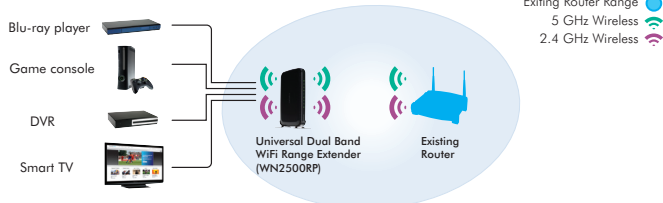

4 wired to wireless connections

PRODUCT FEATURES

- ✓ Extends range of any standard single or dual band WiFi router or service provider gateway like Belkin®, Linksys®, D-Link®, AT&T™, 2Wire®, Verizon, EarthLink®, NETGEAR® and others†
- ✓ Simultaneous dual band provides best coverage for devices like iPads®, tablets, and smart phones
- ✓ FastLane™ technology offers maximum performance for streaming videos and gaming
- ✓ Four (4) ports to connect wired devices wirelessly
- ✓ Finds best location for optimal WiFi coverage with dynamic LED indicators
- ✓ Easy installation—no CD or Ethernet cable required
- ✓ Provides security through encryption using WPA/WPA2/WEP

Range Extender

USAGE SCENARIOS

Dual Band WiFi Range Extender

4-port WiFi Adapter

PRODUCT OVERVIEW

The NETGEAR Universal Dual Band WiFi Range Extender, 4-port WiFi Adapter boosts dual band WiFi coverage for your wireless home office or home theater network. It works with any standard WiFi router or gateway† and enables the connection of smartphones, iPads®, and more.