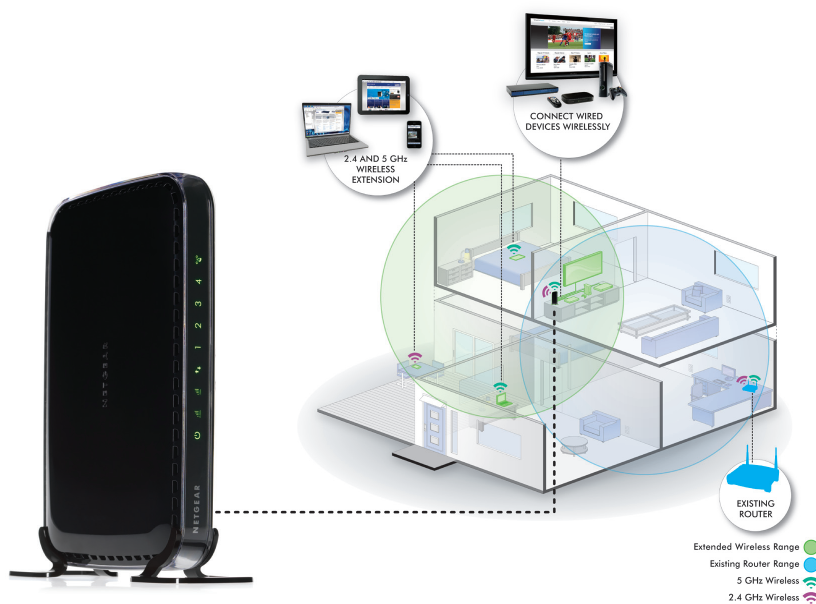

NETGEAR
Connect with Innovation™

Universal Dual Band WiFi Range Extender, 4-port WiFi Adapter

WN2500RP

Boosts dual band WiFi coverage

Works with any standard WiFi router or gateway†

Connect Smartphones, iPad®, and more

4 wired to wireless connections

PRODUCT FEATURES

- ✓ Extends range of any standard single or dual band WiFi router or service provider gateway like Belkin®, Linksys®, D-Link®, AT&T™, 2Wire®, Verizon, EarthLink®, NETGEAR® and others†
- ✓ Simultaneous dual band provides best coverage for devices like iPads®, tablets, and smart phones
- ✓ FastLane™ technology offers maximum performance for streaming videos and gaming
- ✓ Four (4) ports to connect wired devices wirelessly
- ✓ Finds best location for optimal WiFi coverage with dynamic LED indicators
- ✓ Easy installation—no CD or Ethernet cable required
- ✓ Provides security through encryption using WPA/WPA2/WEP

Range Extender

USAGE SCENARIOS

Dual Band WiFi Range Extender

4-port WiFi Adapter

PRODUCT OVERVIEW

The NETGEAR Universal Dual Band WiFi Range Extender, 4-port WiFi Adapter boosts dual band WiFi coverage for your wireless home office or home theater network. It works with any standard WiFi router or gateway† and enables the connection of smartphones, iPads®, and more.